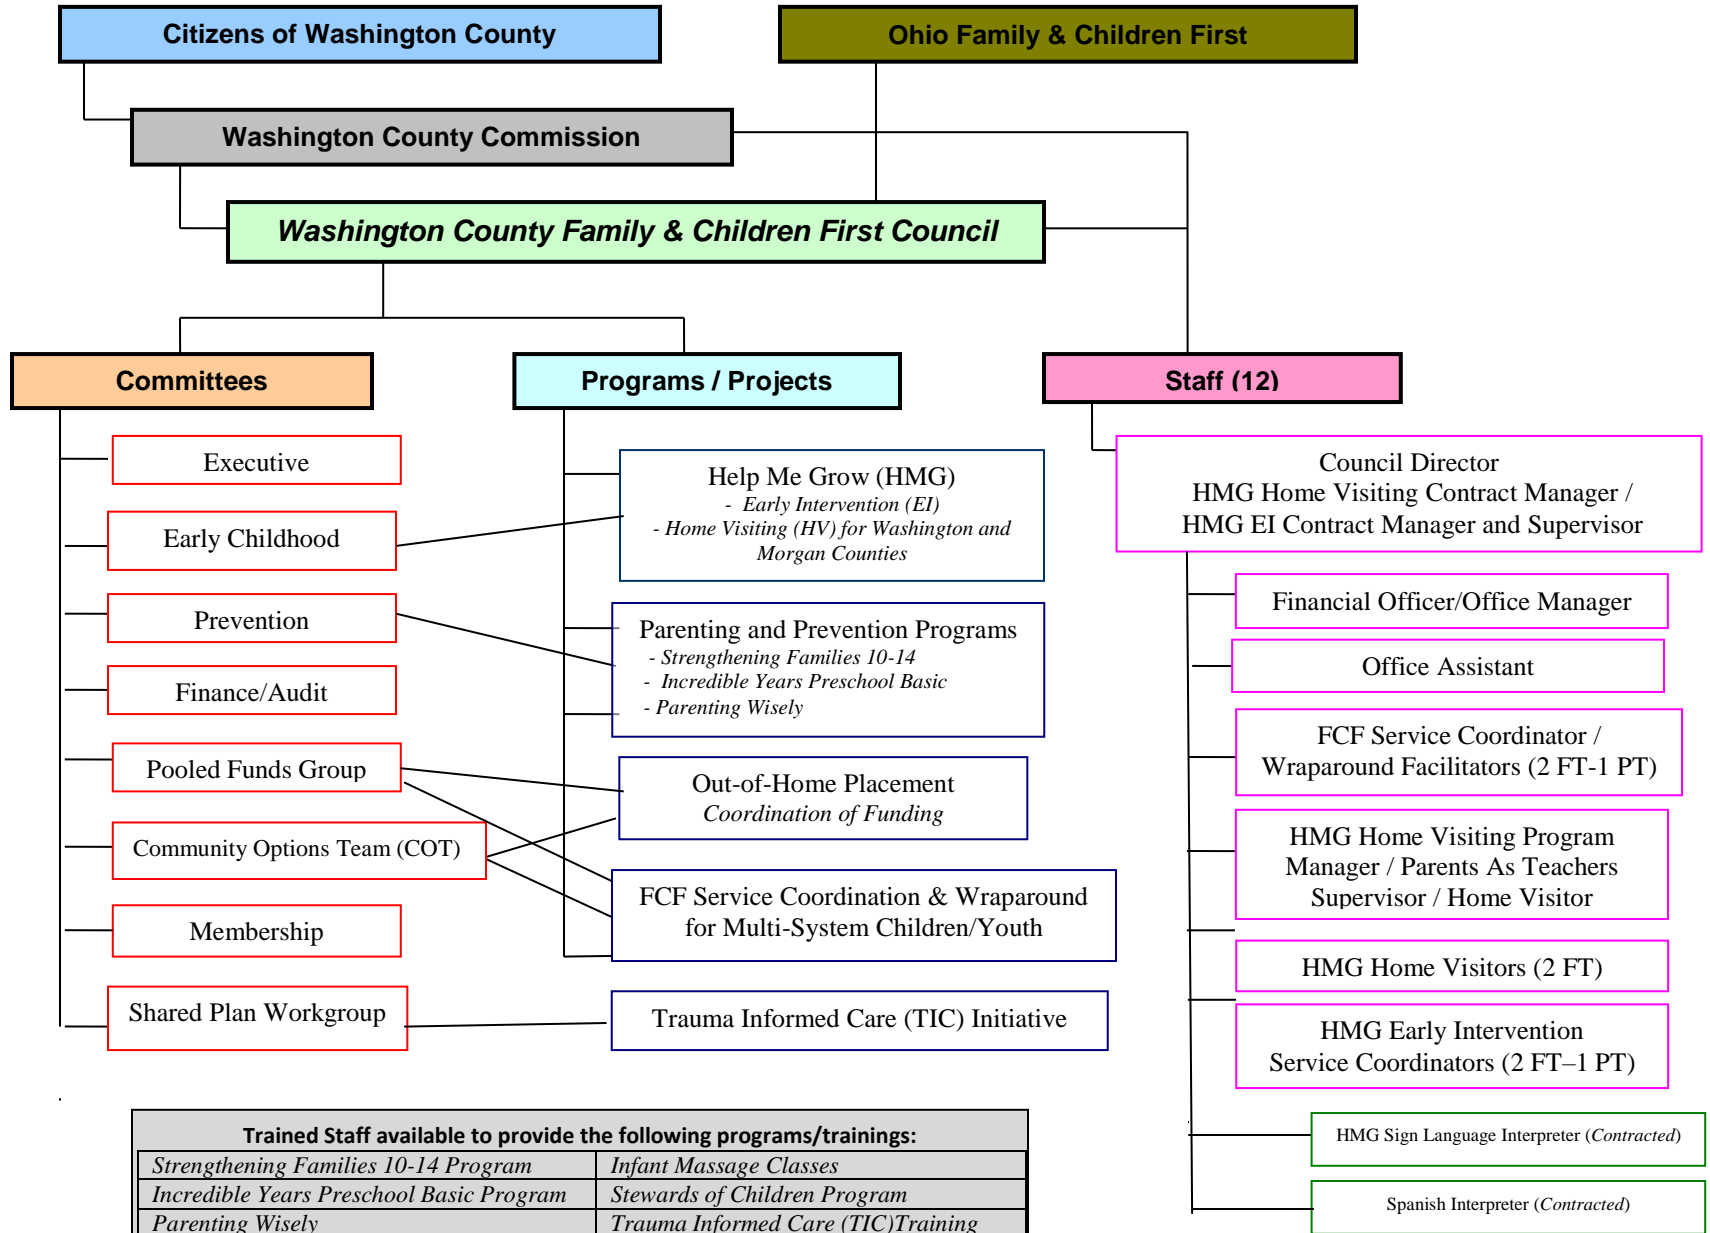

Washington County Family and Children First Council

ORGANIZATIONAL CHART – August 2021

Trained Staff available to provide the following programs/trainings:	
<i>Strengthening Families 10-14 Program</i>	<i>Infant Massage Classes</i>
<i>Incredible Years Preschool Basic Program</i>	<i>Stewards of Children Program</i>
<i>Parenting Wisely</i>	<i>Trauma Informed Care (TIC) Training</i>
<i>Car Seat Fitting Station / Car Seat Classes</i>	<i>Trauma Informed Schools Training</i>
<i>Bridges Out of Poverty Training</i>	<i>Parent Cafes</i>